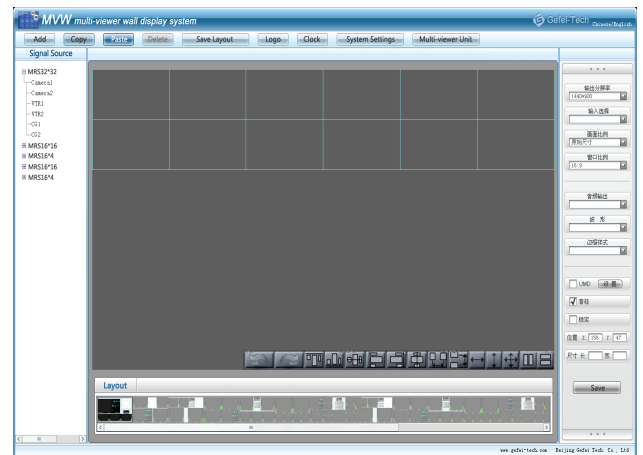

IE configure UI

Headquarter:
Beijing Gefei Tech.Co.,Ltd
A-603 Power Creative Plaza, NO.1 Shangdi E. Rd, Haidian District, Beijing, P.R.China
Tel:+86(010)58858188 Fax: +86(010)58858189
Email: support@gefei-tech.com

International contact:
Gefei Tech. International co., Ltd
266 Sargent Rd.Boxborough, MA 01719
Tel: +1-508-473-3080 Fax: +1-978-264-0789
Email: sales@gefei-tech.com