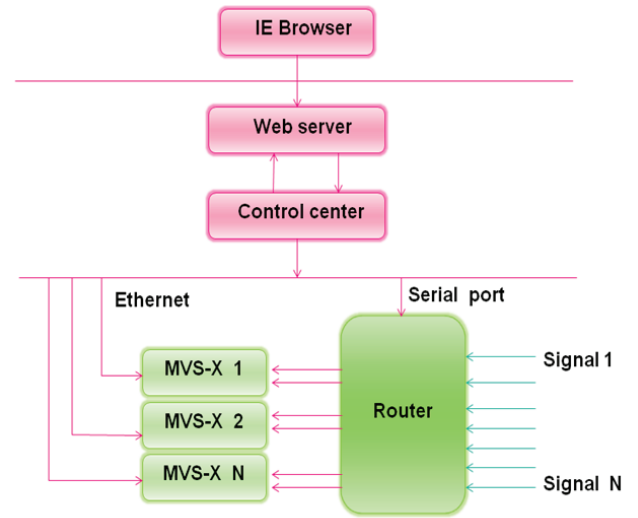

Software workflow

Control center UI