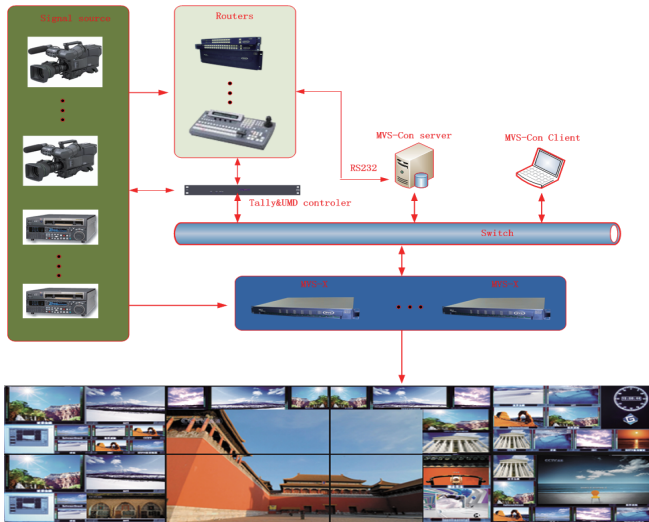

System structure