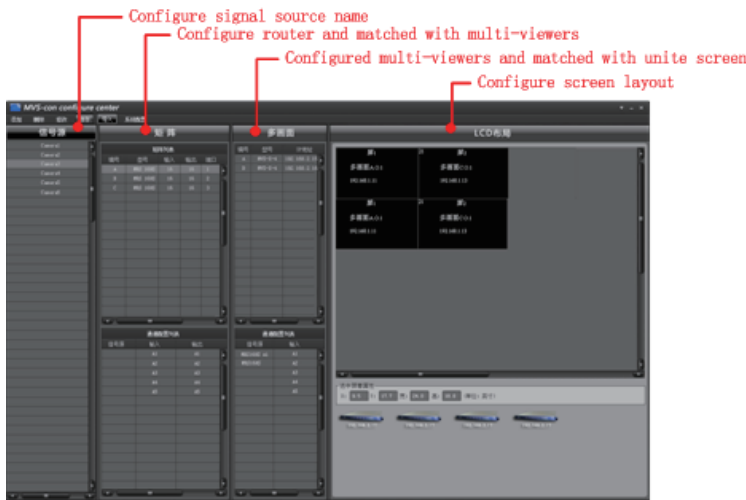

Software workflow

Control center UI